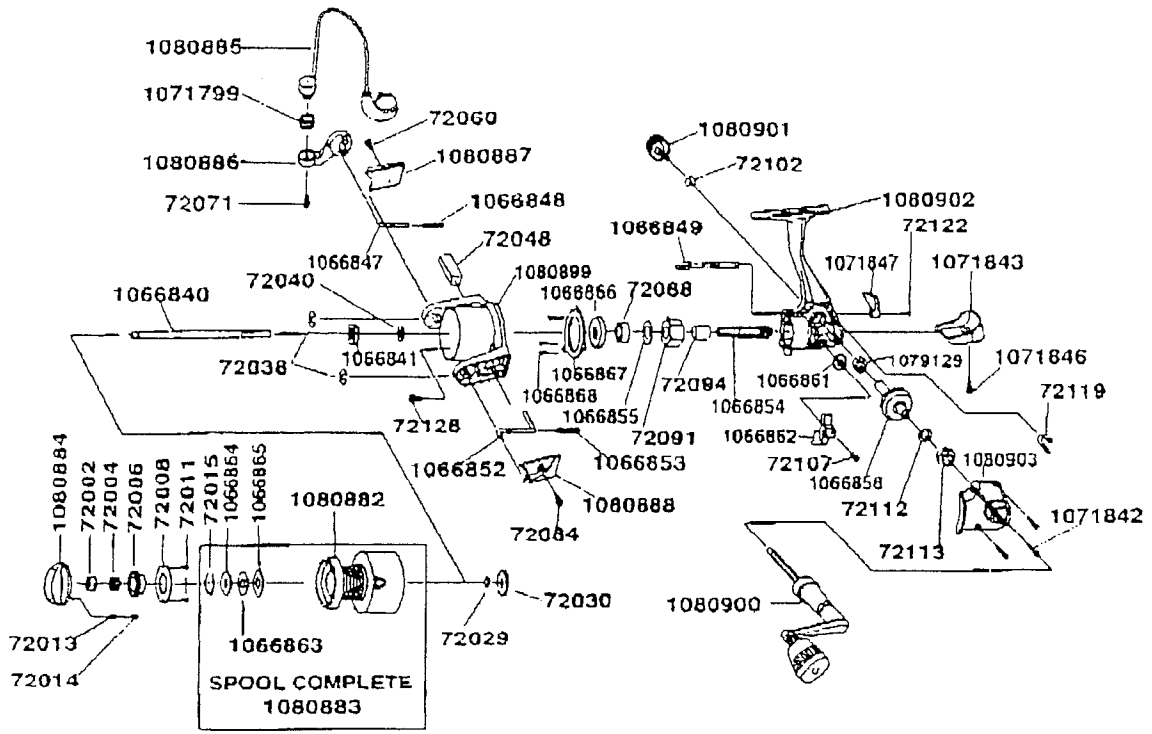

DIAGRAM

Please specify reel model and part number when ordering parts.

ENDEUR ENULF

PART LIST

ENULF

PART#	PARTS NAME	PART#	PARTS NAME	PART#	PARTS NAME
1080884	Drag Knob	1066847	Bail S/P Shaft	72107	O/S Slider S/C
72002	Drag Nut	72060	Bail S/P Cover S/C	1079129	Ball Bearing
72004	Drag Spring	1080887	Rotor Cover A	1066858	Drive Gear
72006	Drag Knob Under Cap	72084	Ball S/P Cover S/C	72112	Drive Gear ADJ W/S
72008	Under Cap Retainer	1080885	Bail Ass'y	72113	Ball Bearing
72011	Under Cap Retainer S/C	1071799	Line Roller Bearing	1080903	Body Cover
72013	Drag Click Spring	1080886	Arm Lever	1071842	Body Cover S/C
72014	Drag Clicker	72071	Bail Screw	72119	S/Lever S/P
72015	Spool Ring	1066852	Kick Lever	1071847	IAR Lever
1066864	Drag "D" Washer	1066853	Kick Lever S/P	72122	Stopper Lever S/C
1066865	Drag "A" Washer	1080888	Rotor Cover B	1071843	Body Cap
1066863	Drag "B" Washer	72088	Ball Bearing	1071846	Body Cap S/C
72029	Click Washer	1066855	Bearing W/S	1080900	Handle Ass'y
72030	Click Gear	72091	O/Way Clutch B/B	72128	Rotor Nut Lock S/C
1066840	Main Shaft	72094	Clutch Bush	1068841	Rotor Nut
72038	E - Clip	1066854	Pinion Gear	1066849	Lever Shaft
72040	Rotor "D" Washer	1080902	Body	1066866	B/Bearing Bushing
1080899	Rotor	1080901	Handle Cap Screw	1066867	Bearing Plate
72048	Balance Weight	72102	Screw Cap W/S	1080882	Spool
1066848	Bail Spring	1066861	O/S Gear	1066868	Bearing Plate S/C